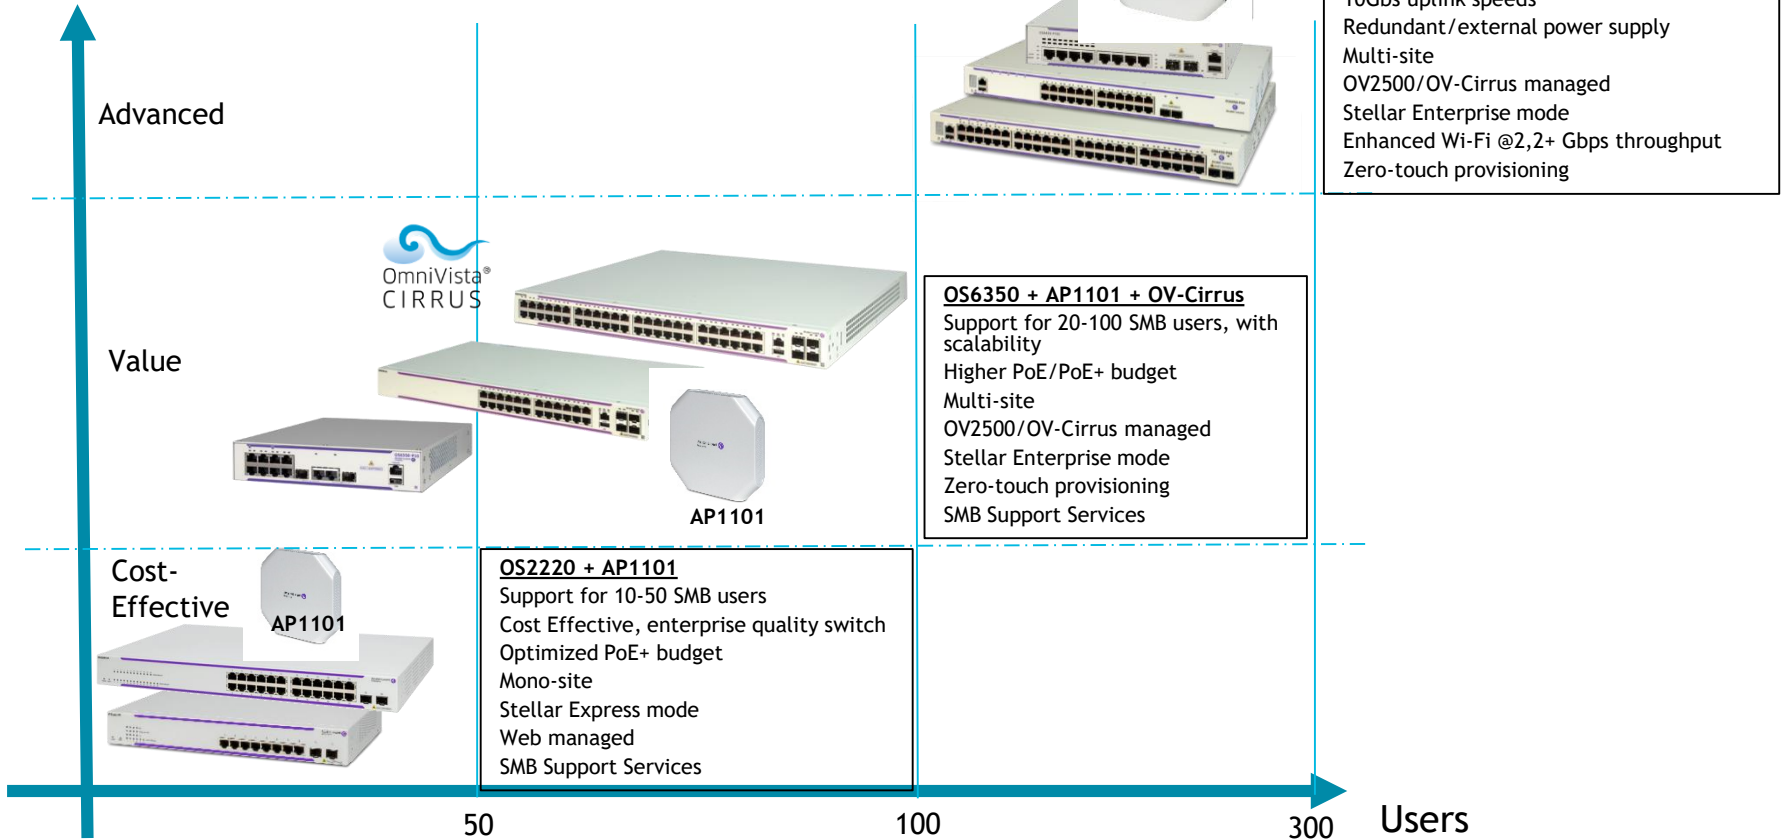

Low density multi-Gig PoE boards

Low density 10G Base-T boards

Low density 10G fiber boards

Lower Entry Point | Flexible Deployment | Customizable

END TO END SOLUTION

- ✓ Conversations starter: Wifi 5 / 6 support
- ✓ Future proof: support for MultiGig
- ✓ Return on investment: Automation
- ✓ Advanced services support: LBS
- ✓ Maximum security: MACsec support
- ✓ Increased # of video flows support

SMB Segmentation

13

Datasheets

Management Platform

- OmniVista 2500 [datasheet](#)
- OmniVista Cirrus [datasheet](#)

LAN Switches

- OmniSwitch 2200 SMB WebSmart switch: [datasheet](#)
- OmniSwitch 6350 SMB LAN switch: [datasheet](#)
- OmniSwitch 6450 Stackable Gigabit Ethernet LAN switch: general [datasheet](#) , 10 port [datasheet](#)
- OmniSwitch 6465 Hardened L2+ LAN Switch [datasheet](#)
- OmniSwitch 6560 - Stackable Multigig LAN switch: [datasheet](#)
- OmniSwitch 6860 - Stackable LAN switch with multigig and DPI option [datasheet](#)
- OmniSwitch 6865 - Hardened L3 Switch [datasheet](#)
- OmniSwitch 6900 - Stackable 40G core switch [datasheet](#)
- OmniSwitch 9900 - Chassis core switch [datasheet](#)