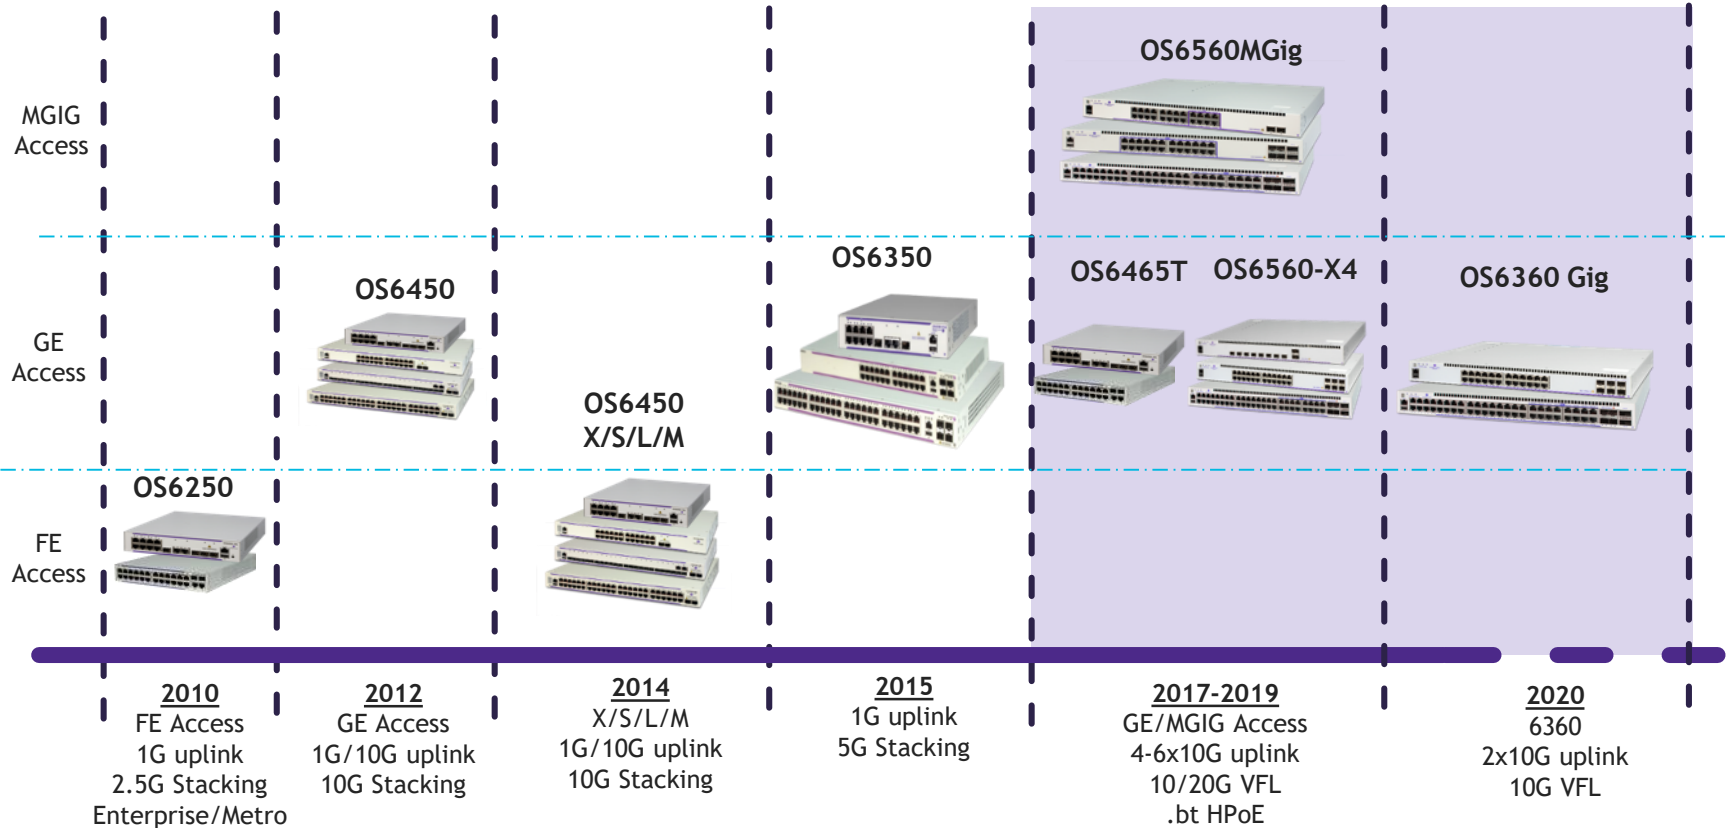

Datu pārraides risinājumi

Omniswitch value stack - evolution

OS6560 PERF LICENSE

OS6560-24X4
OS6560-P24X4

OS6560-48X4
OS6560-P48X4

model	10/100/1000 RJ45 Ports	Gigabit SFP+ (license upgrade to 10G)	10GE SFP+	Power Supply	MACsec
OS6560-24X4	24	2	4	Internal	user ports*
OS6560-P24X4	24 PoE+	2	4	600W Modular	user ports*
OS6560-48X4	48	2	4	Internal	user ports + uplinks*
OS6560-P48X4	48 PoE+	2	4	900W Modular	user ports + uplinks*
SKU	Gigabit/2.5G	10GE SFP+	20G QSFP+	Power Supply	
OS6560-X10	0	8	2	Internal	user ports*

AOS VALUE STACK PRODUCT DIFFERENTIATION

Feature				
Operating System	OEM	VxWorks	VxWorks	Linux
1G uplinks	✓	✓	✓	✓
2.5G uplinks	✗	✗	✗	✓
10G uplinks	✗	✗	✓	✓
Stacking	✗	5GE	10GE	10G/20G
Remote stacking	✗	✗	✓	✓
PoE/PoE+/HPoE	✓	✓✓	✓	✓✓✓
Backup Power	✗	✗	✓	✓
802.3az (EEE)	✓	✓	✓	✓
# of Gigabit Models	6	6	18	10
Management	Web/OV	CLI/WEB/OV	CLI/WEB/OV	CLI/WEB/OV
OV Integration	Generic	✓	✓	✓
Dynamic Routing	✗	✗	✓	✓
Captive Portal	✗	✓	✓	✓
ERP/UDLD	✗	✗	✓	✓
IEEE 1588/MACsec	✗	✗	✗	✓✓
AG 2.0	✗	✗	✗	✓
ISSU	✗	✗	✗	✓
Auto VFL	✗	✗	✗	✓
Price Range	\$229-1099	\$680-3070	\$840-7160	\$840-7800

OS6465T-P12 / OS6465T-12

OS6465T-P12	OS6465-12T
8 x 10/100/1000 BaseT PoE+ Ports	8 x 10/100/1000 BaseT Ports
2 x Gigabit Combo ports	
2 x SFP Uplink / Stacking ports	
MACsec & 1588v2 Support on all ports	
Plenum Rated; Certified for Smart building deployments	
1 RU high, 1/2 Rack width 19"	
Operating Temp -10 C to 60 C	
Internal AC Power supply – 185 W	Internal 65W AC power supply

OS6900: 10G/25G/100G TOR SWITCHES

Secure Virtual networks with inline routing

Built for High Bandwidth Core

Enables Automated IoT Device Onboarding

Investment Protection

High Speeds
100G

UP TO 100G

High Capacity
6.4T