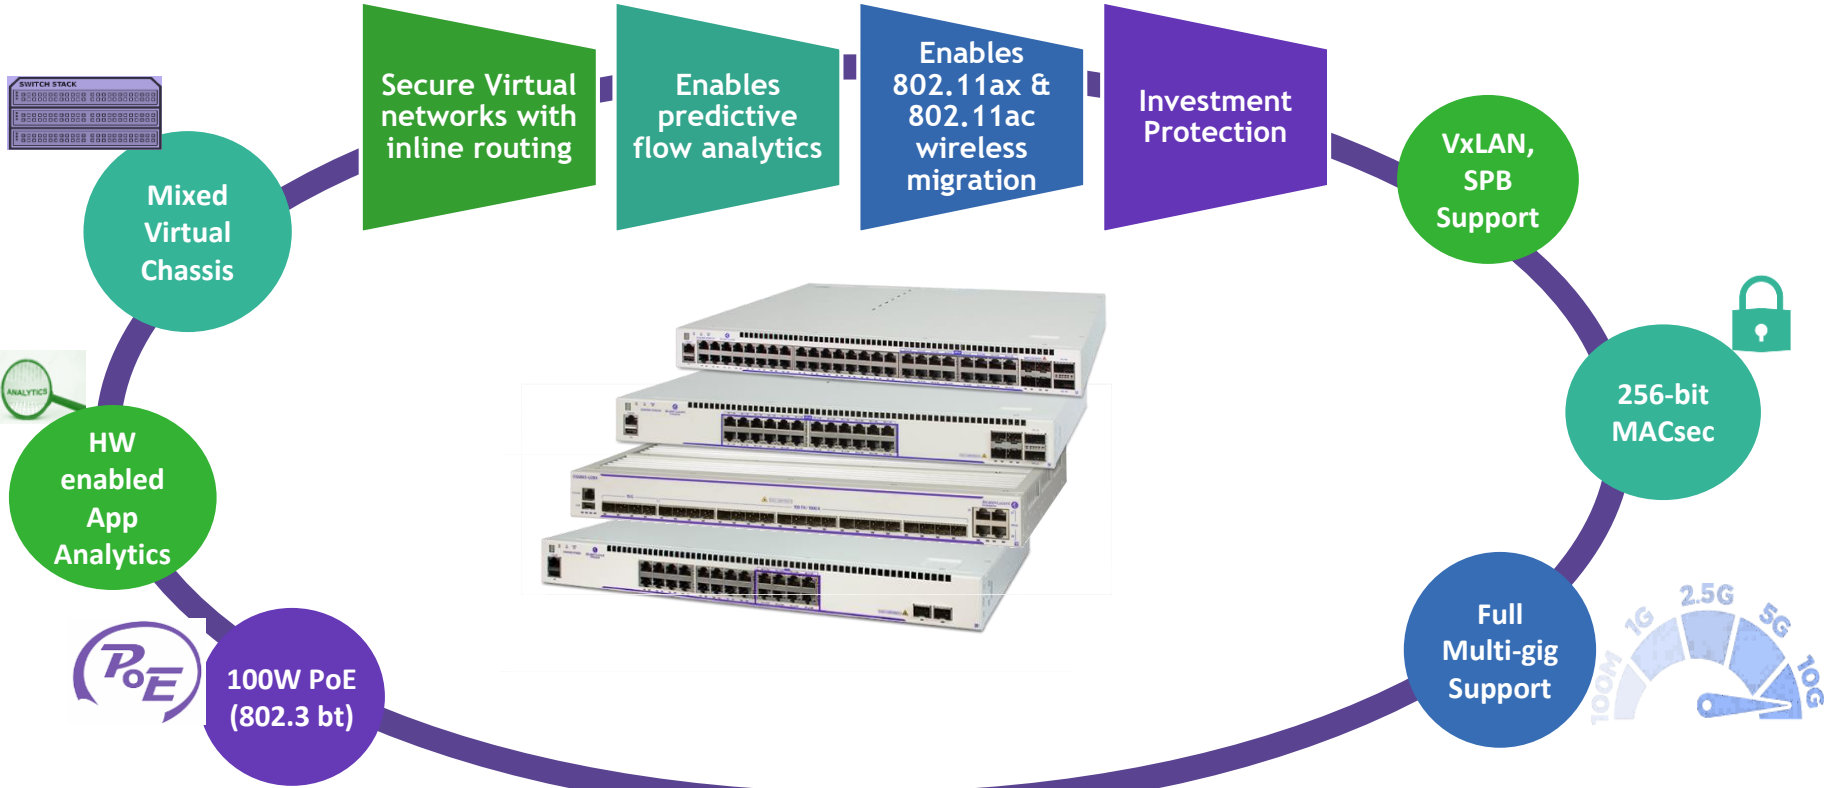

OS6900: 10G/25G/100G TOR SWITCHES

Secure Virtual networks with inline routing

Built for High Bandwidth Core

Enables Automated IoT Device Onboarding

Investment Protection

High Speeds
100G

UP TO 100G

High Capacity
6.4T

SPB
VxLAN
L3VPN

MACsec

Virtual Chassis

New in 2019

OS6900-C32:
32x 100G ports

OS6900-X48C6:

48x 10G fiber ports with
6x 100G uplinks

OS6900-T48C6:

48x 10G-BaseT ports with
6x 100G uplinks

OS6900-V72:
48x 25G ports with
6x 100G uplinks

OS6860N: ADVANCED & NEXT-GEN MODELS

Advanced access platform for tomorrow's network

OS9900: competitive chassis

Flexible configuration
competitive pricing

Investment protection
with 100G core

Secure IoT
chassis with MACsec

Enables automated
device onboarding

Flexible

Competitive

MACsec

SPB
L3VPN

Virtual
Chassis