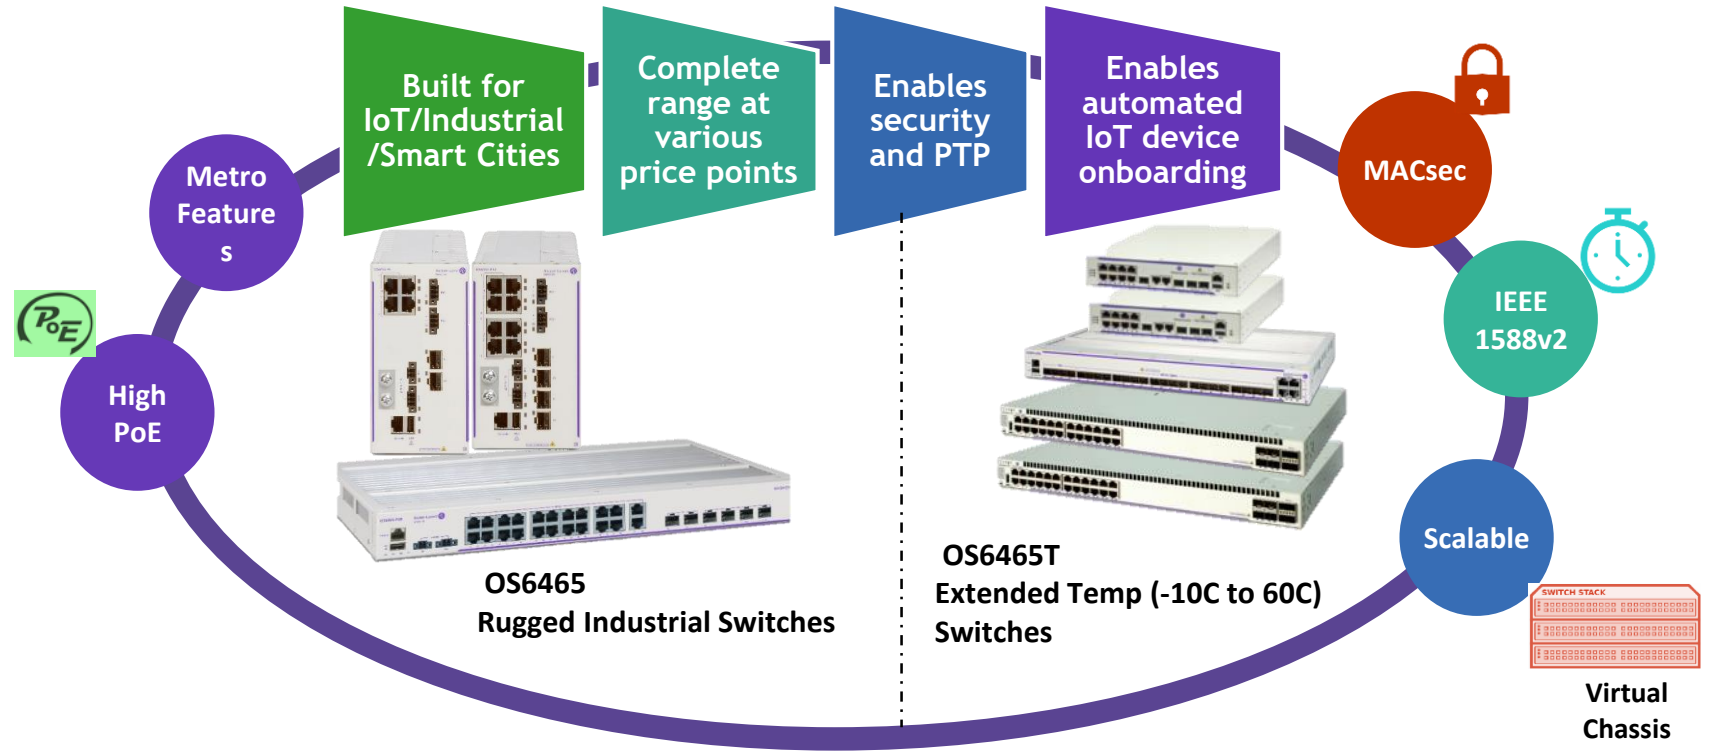

OS6465/T: RUGGED, EXTENDED TEMP & METRO FAMILY

A complete range of Hardened Switches for IoT/Industrial/Smart City deployments