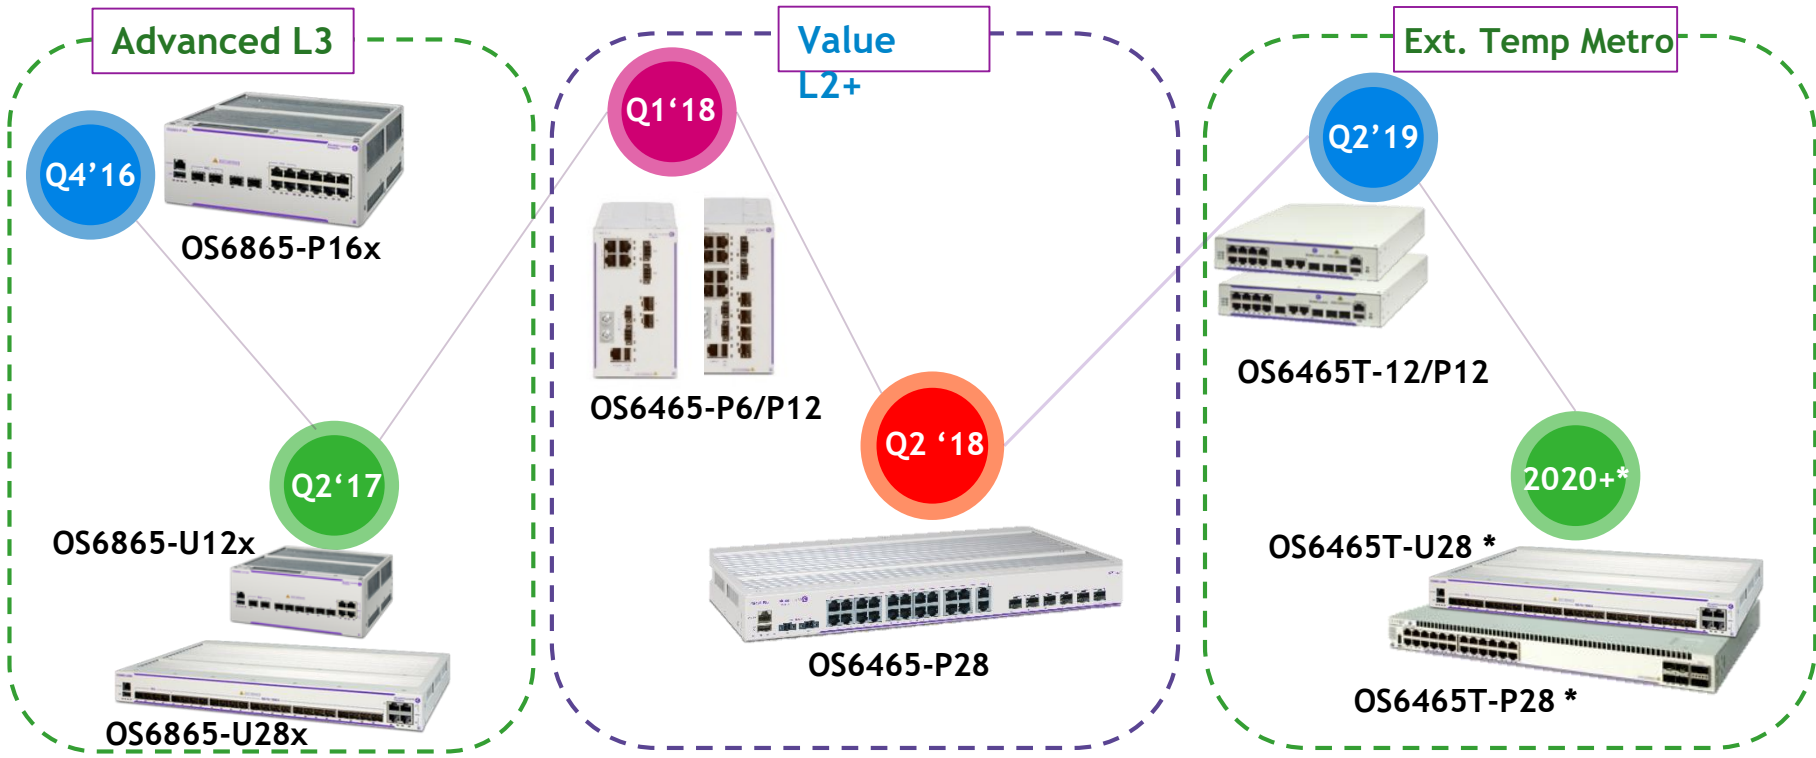

Datu pārraides risinājumi

Omniswitch value stack - evolution

OS6560 PERF LICENSE

OS6560-24X4
OS6560-P24X4

OS6560-48X4
OS6560-P48X4

model	10/100/1000 RJ45 Ports	Gigabit SFP+ (license upgrade to 10G)	10GE SFP+	Power Supply	MACsec
OS6560-24X4	24	2	4	Internal	user ports*
OS6560-P24X4	24 PoE+	2	4	600W Modular	user ports*
OS6560-48X4	48	2	4	Internal	user ports + uplinks*
OS6560-P48X4	48 PoE+	2	4	900W Modular	user ports + uplinks*
SKU	Gigabit/2.5G	10GE SFP+	20G QSFP+	Power Supply	
OS6560-X10	0	8	2	Internal	user ports*

OS6350/OS6360 PRODUCT EVOLUTION

OS6465/T: RUGGED, EXTENDED TEMP & METRO FAMILY

A complete range of Hardened Switches for IoT/Industrial/Smart City deployments

OS6X65: RUGGED/EXTENDED TEMP/METRO TIMELINE

7

OS6465T-P12 / OS6465T-12

OS6465T-P12	OS6465-12T
8 x 10/100/1000 BaseT PoE+ Ports	8 x 10/100/1000 BaseT Ports
2 x Gigabit Combo ports	
2 x SFP Uplink / Stacking ports	
MACsec & 1588v2 Support on all ports	
Plenum Rated; Certified for Smart building deployments	
1 RU high, 1/2 Rack width 19"	
Operating Temp -10 C to 60 C	
Internal AC Power supply – 185 W	Internal 65W AC power supply

OS6900: 10G/25G/100G TOR SWITCHES

Secure Virtual networks with inline routing

Built for High Bandwidth Core

Enables Automated IoT Device Onboarding

Investment Protection

High Speeds
100G

UP TO 100G

High Capacity
6.4T