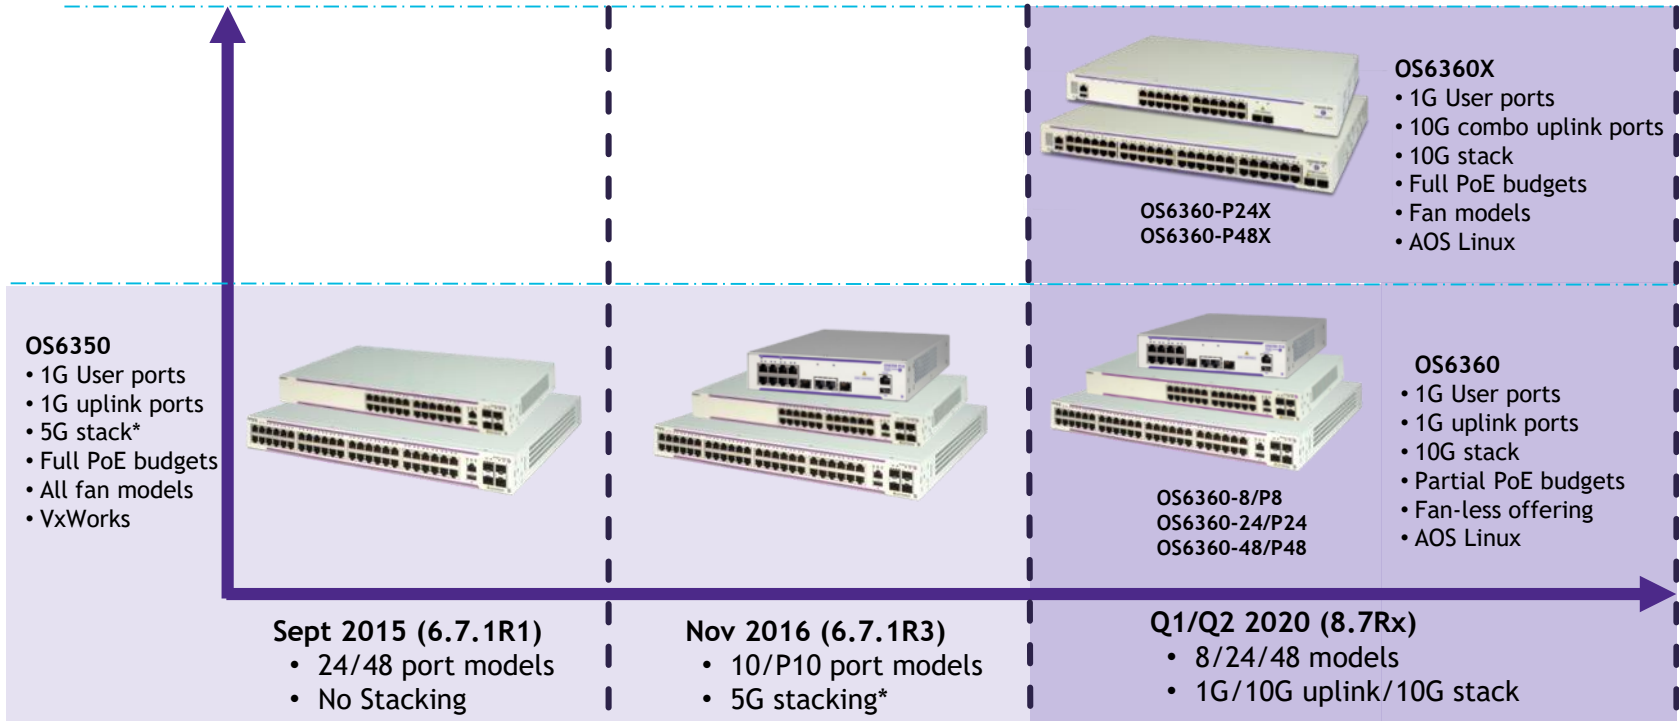

OS6350/OS6360 PRODUCT EVOLUTION